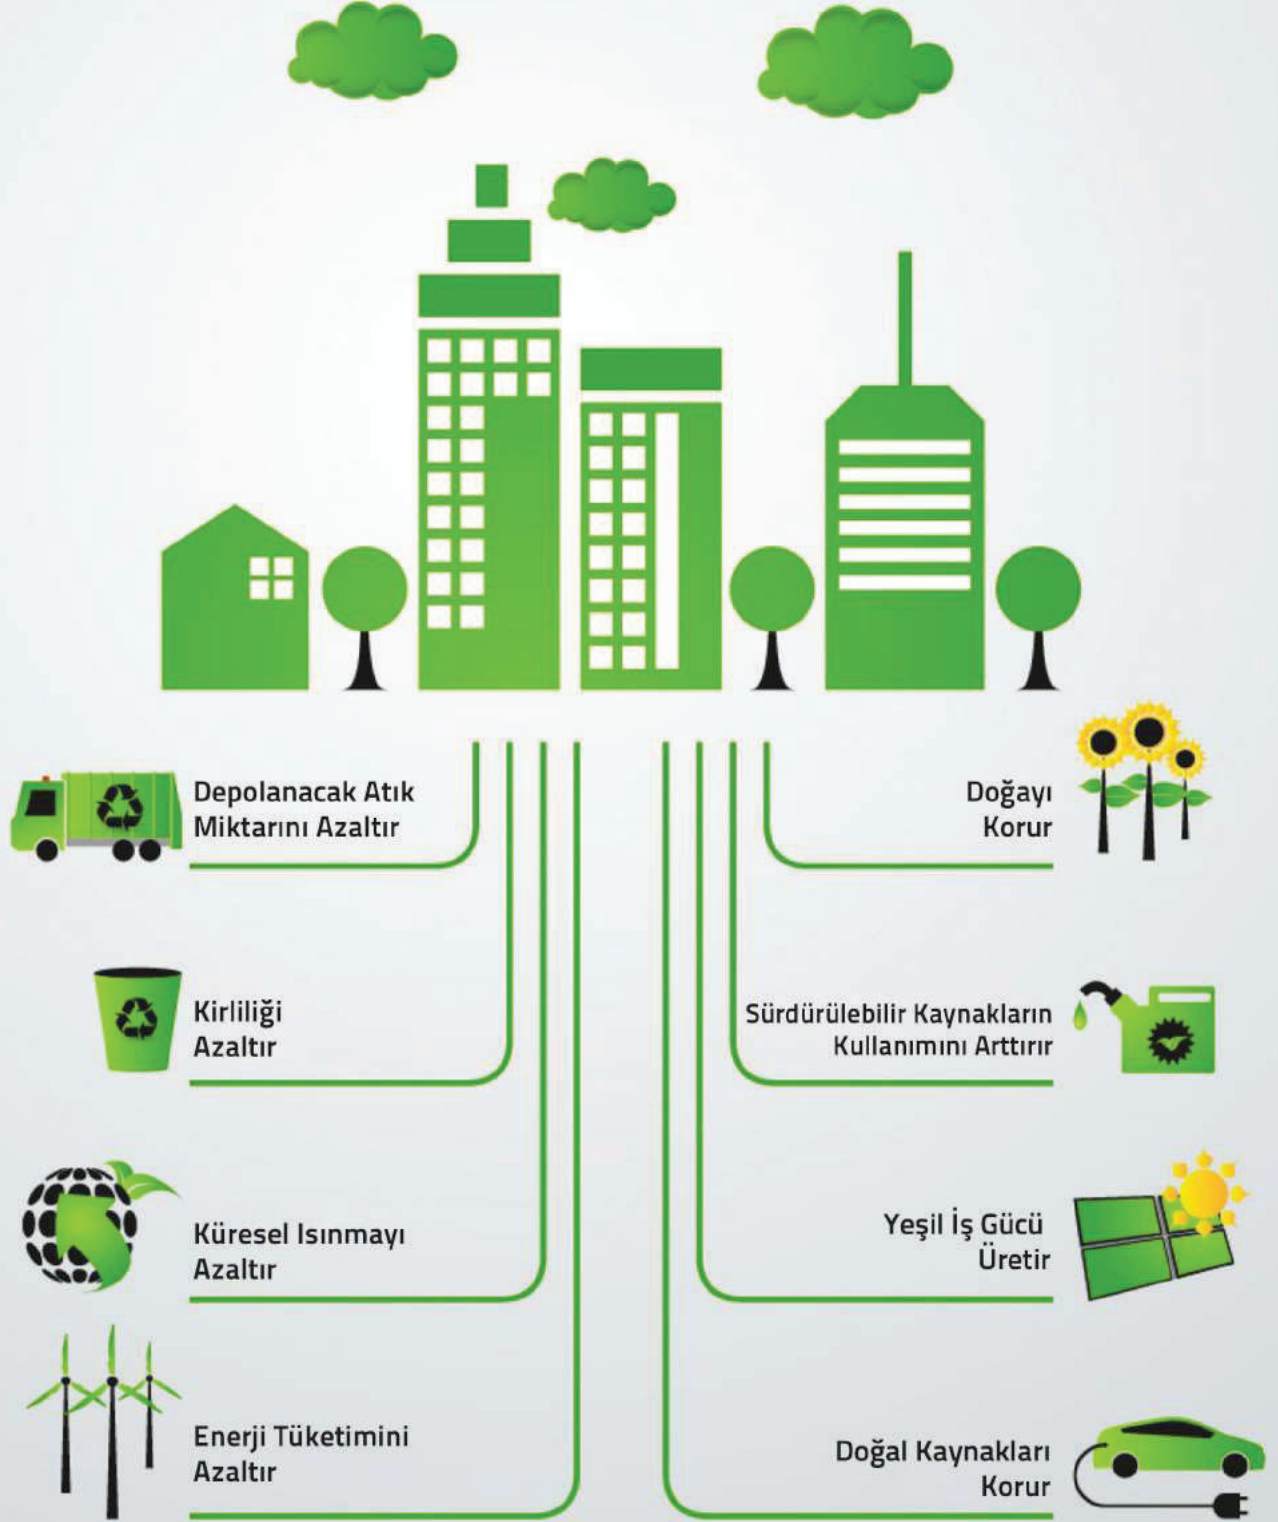

GERİ DÖNÜŞÜMÜN AVANTAJLARI